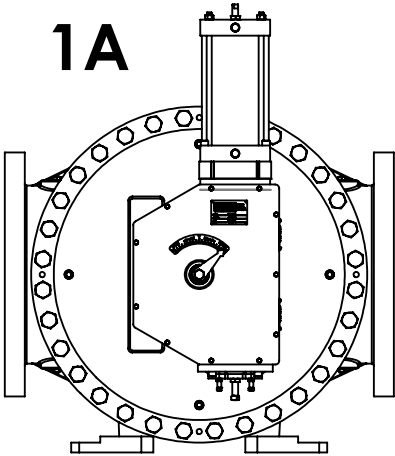

CONE VALVE ORIENTATIONS

HORIZONTAL VALVE SHAFT

1A

1B

1C

1D

VERTICAL VALVE SHAFT

2A