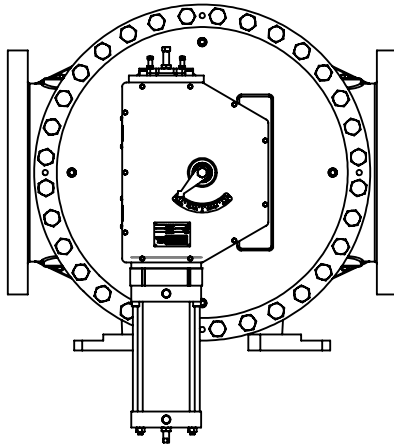

CONE VALVE ORIENTATIONS

HORIZONTAL VALVE SHAFT

1A

1B

1C

1D

VERTICAL VALVE SHAFT

2A