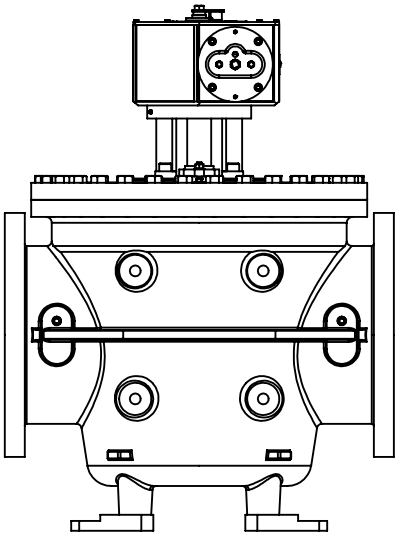

CONE VALVE ORIENTATIONS

HORIZONTAL VALVE SHAFT

1A

1B

1C

1D

VERTICAL VALVE SHAFT

2A

2B

2C

2D