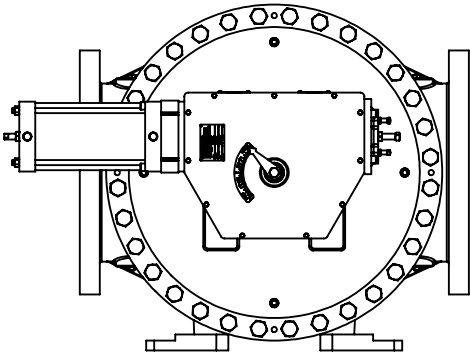

CONE VALVE ORIENTATIONS

HORIZONTAL VALVE SHAFT

1A

1B

1C

1D

VERTICAL VALVE SHAFT

2A

2B

2C

2D