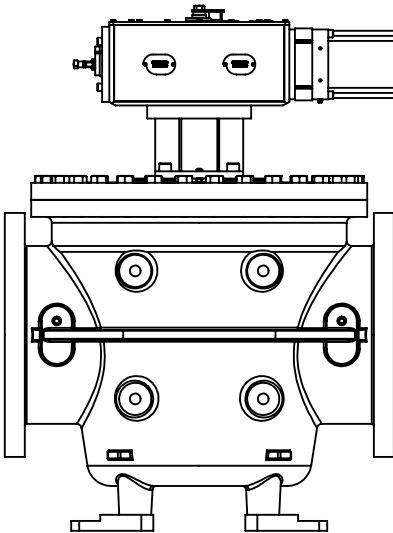

CONE VALVE ORIENTATIONS

HORIZONTAL VALVE SHAFT

1A

1B

1C

1D

VERTICAL VALVE SHAFT

2A

2B

2C

2D