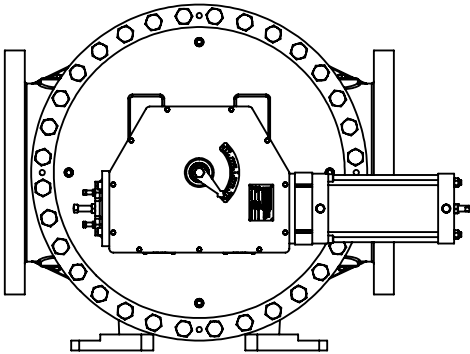

CONE VALVE ORIENTATIONS

HORIZONTAL VALVE SHAFT

1A

1B

1C

1D

VERTICAL VALVE SHAFT

2A

2B

2C

2D