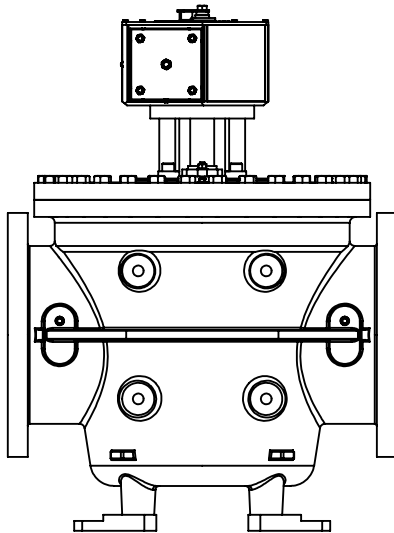

CONE VALVE ORIENTATIONS

HORIZONTAL VALVE SHAFT

1A

1B

1C

1D

VERTICAL VALVE SHAFT

2A

2B

2C

2D